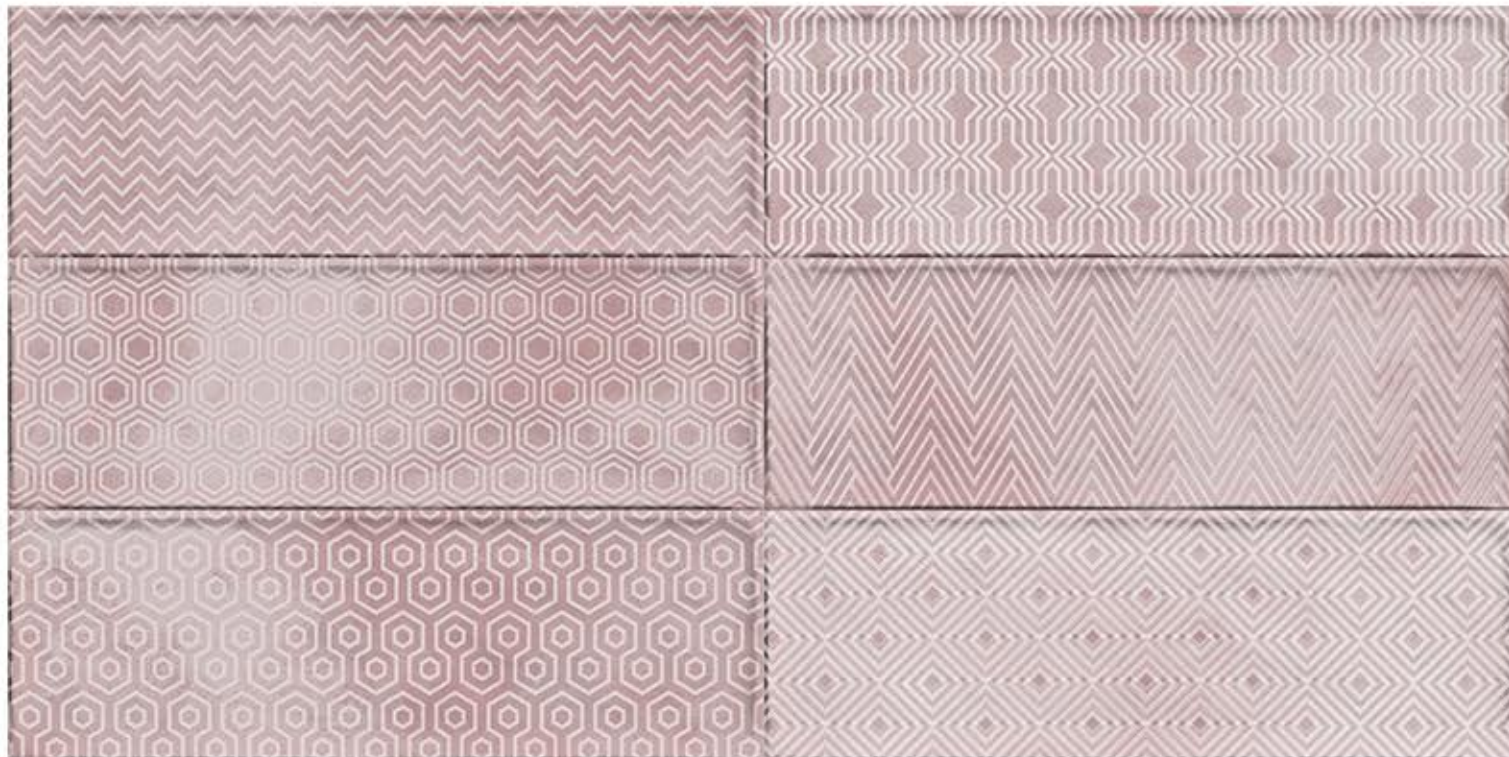

# ROME PINK

4" X 12"

Rome Pink is thought to have a calming effect. One shade known as "drunk-tank pink" is sometimes used in prisons to calm inmates.

ROME PINK

ROME PINK GEO