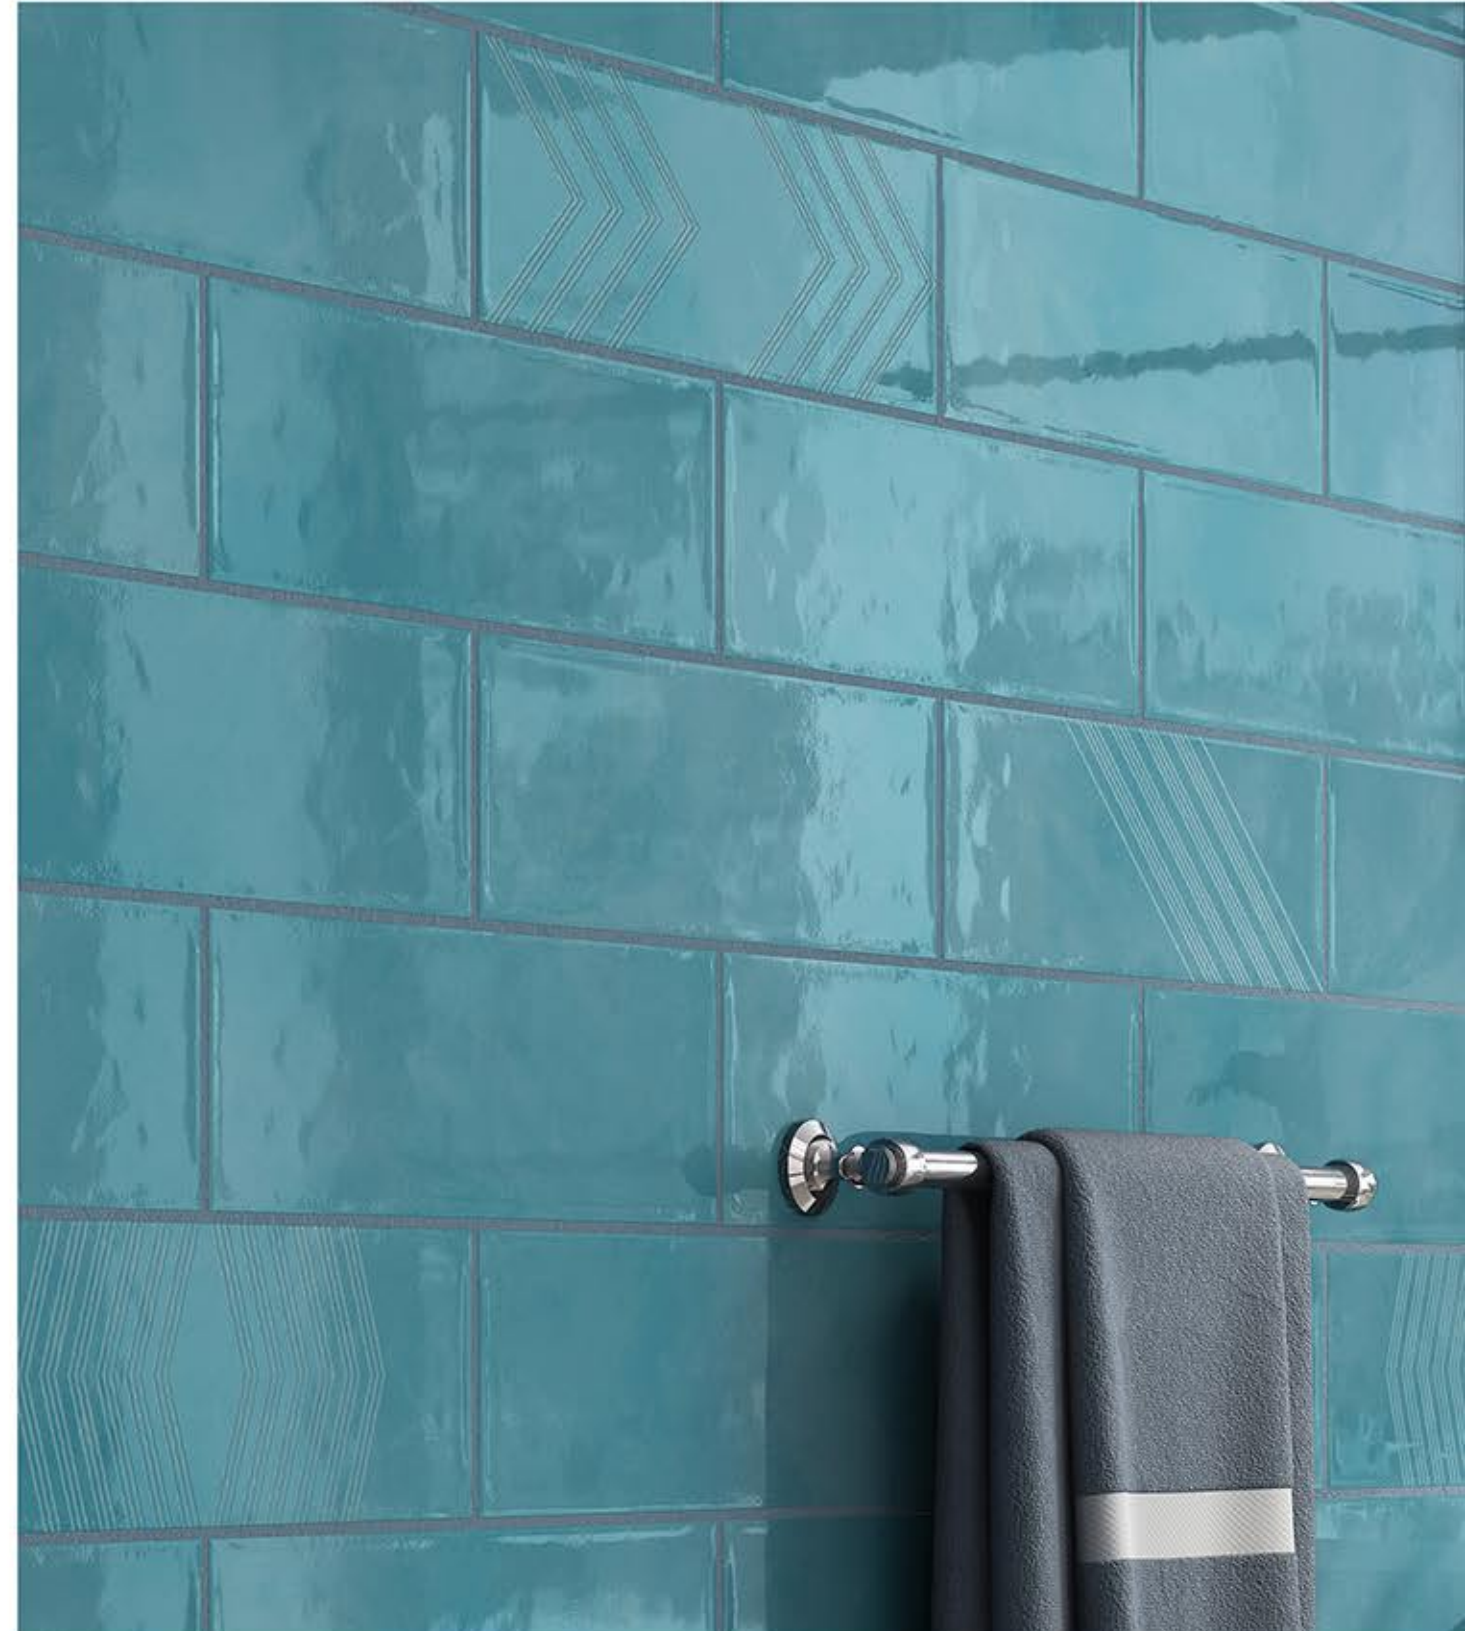

ROME AQUA

4" X 12"

Rome Aqua has a vibrant, striking tone, making it a wonderful accent in designs. You can combine it with other cool colors like dark grays or black, or you can pair it with warm colors like yellows or bright oranges for something that pops.