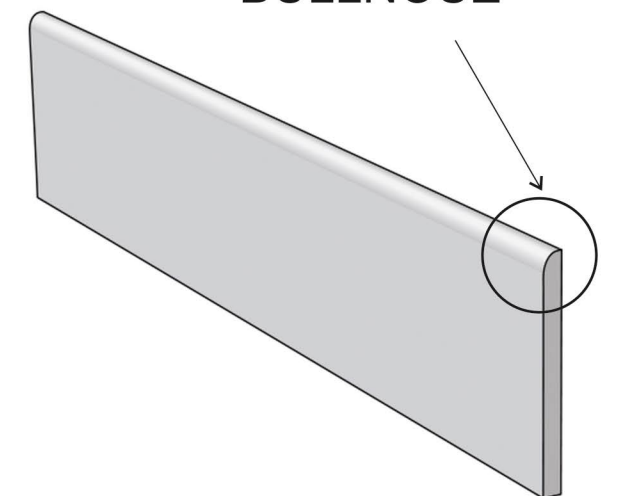

Z-BLACK

FORMAT

100x300mm / 100x200mm / 75x300mm

SURFACE

Glossy & Matt

75X300MM ▼

Plain

Doom

Stone

100X200MM ▼

Plain

Bewel

100X300MM ▼

Plain

Bewel

CYAN BLUE

FORMAT

100x300mm / 100x200mm / 75x300mm

SURFACE

Glossy & Matt

100X300MM ▼

Plain

Bewel

100X200MM ▼

Plain

Bewel

75X300MM ▼

Plain

Doom

Stone

PLAIN COLOR

SURFACE

Glossy & Matt

100X400MM ▼

White

Grey

Smoke Gray

100X400MM ▼

Black

Red

FORMAT
100x400mm

BULLNOSE