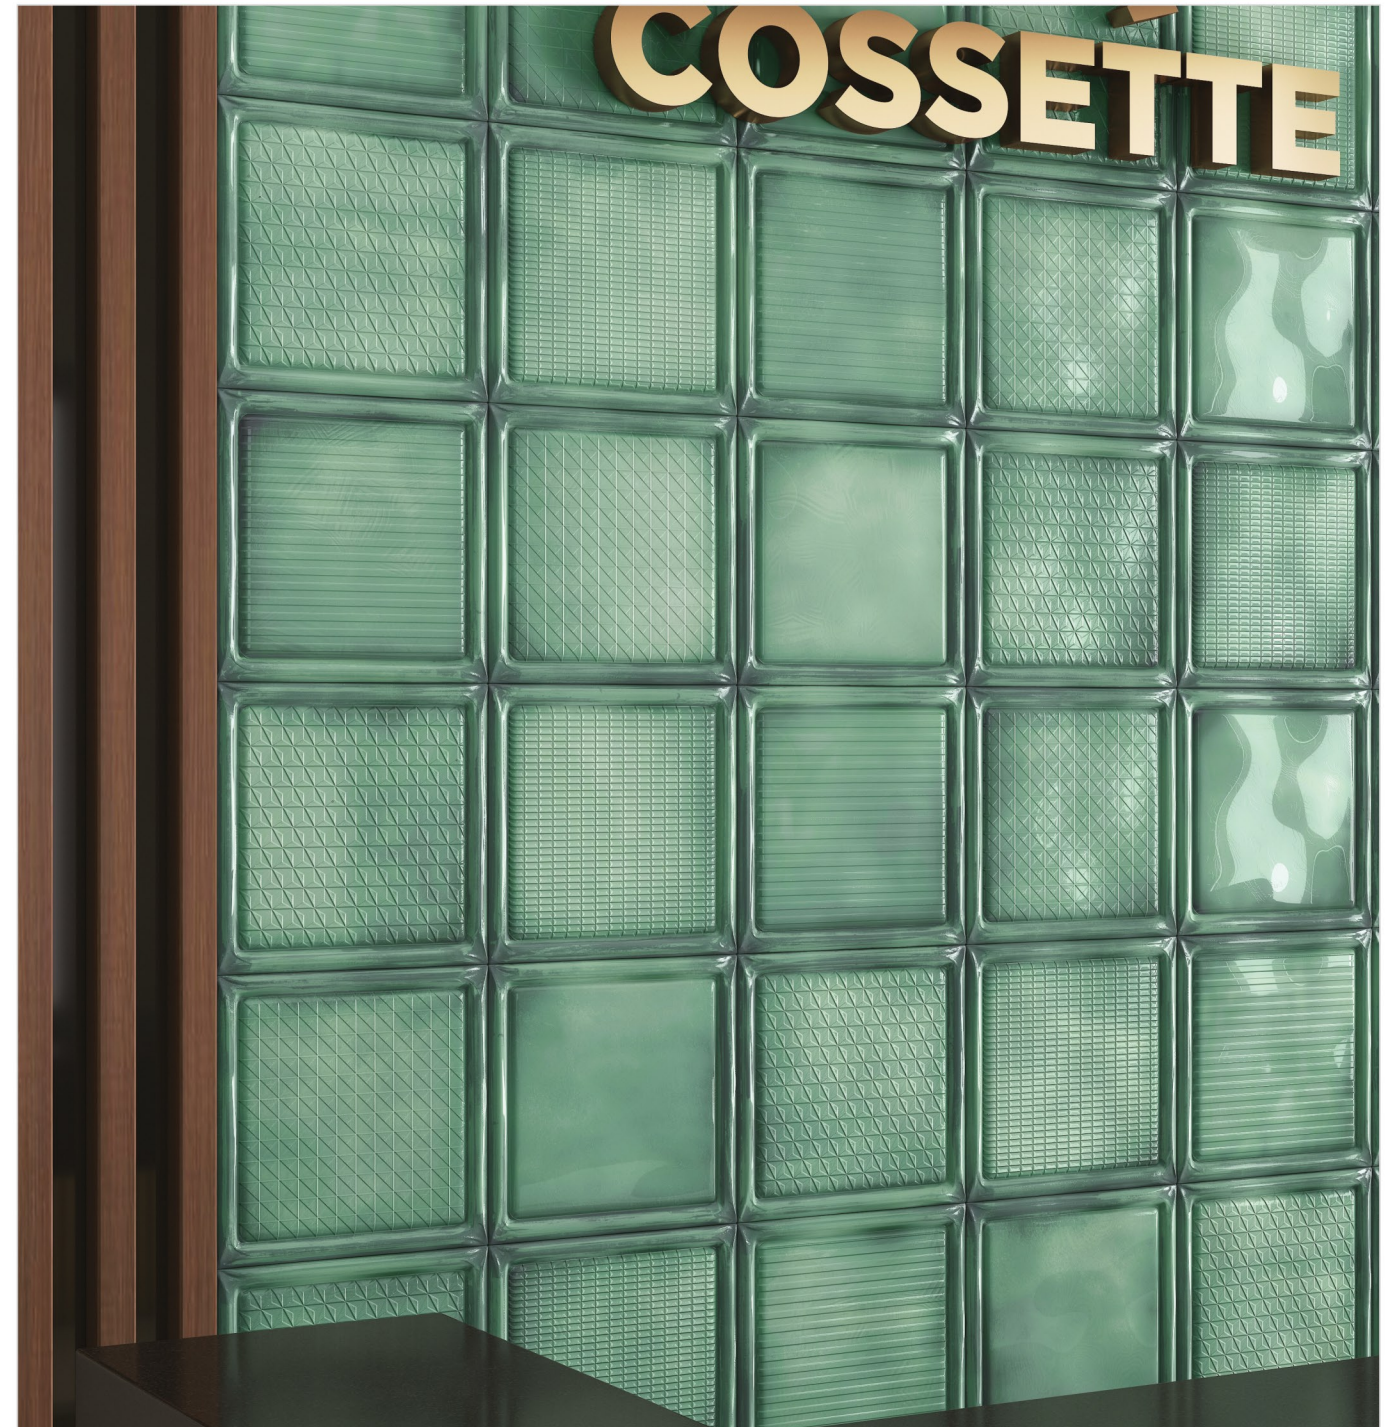

PACKING

Size	Surface	Phases	Pieces	Coverage Area / Box	Weight / Box
8"x8"	Gloss	24	25	10.76 sq.ft.	13.50 kgs