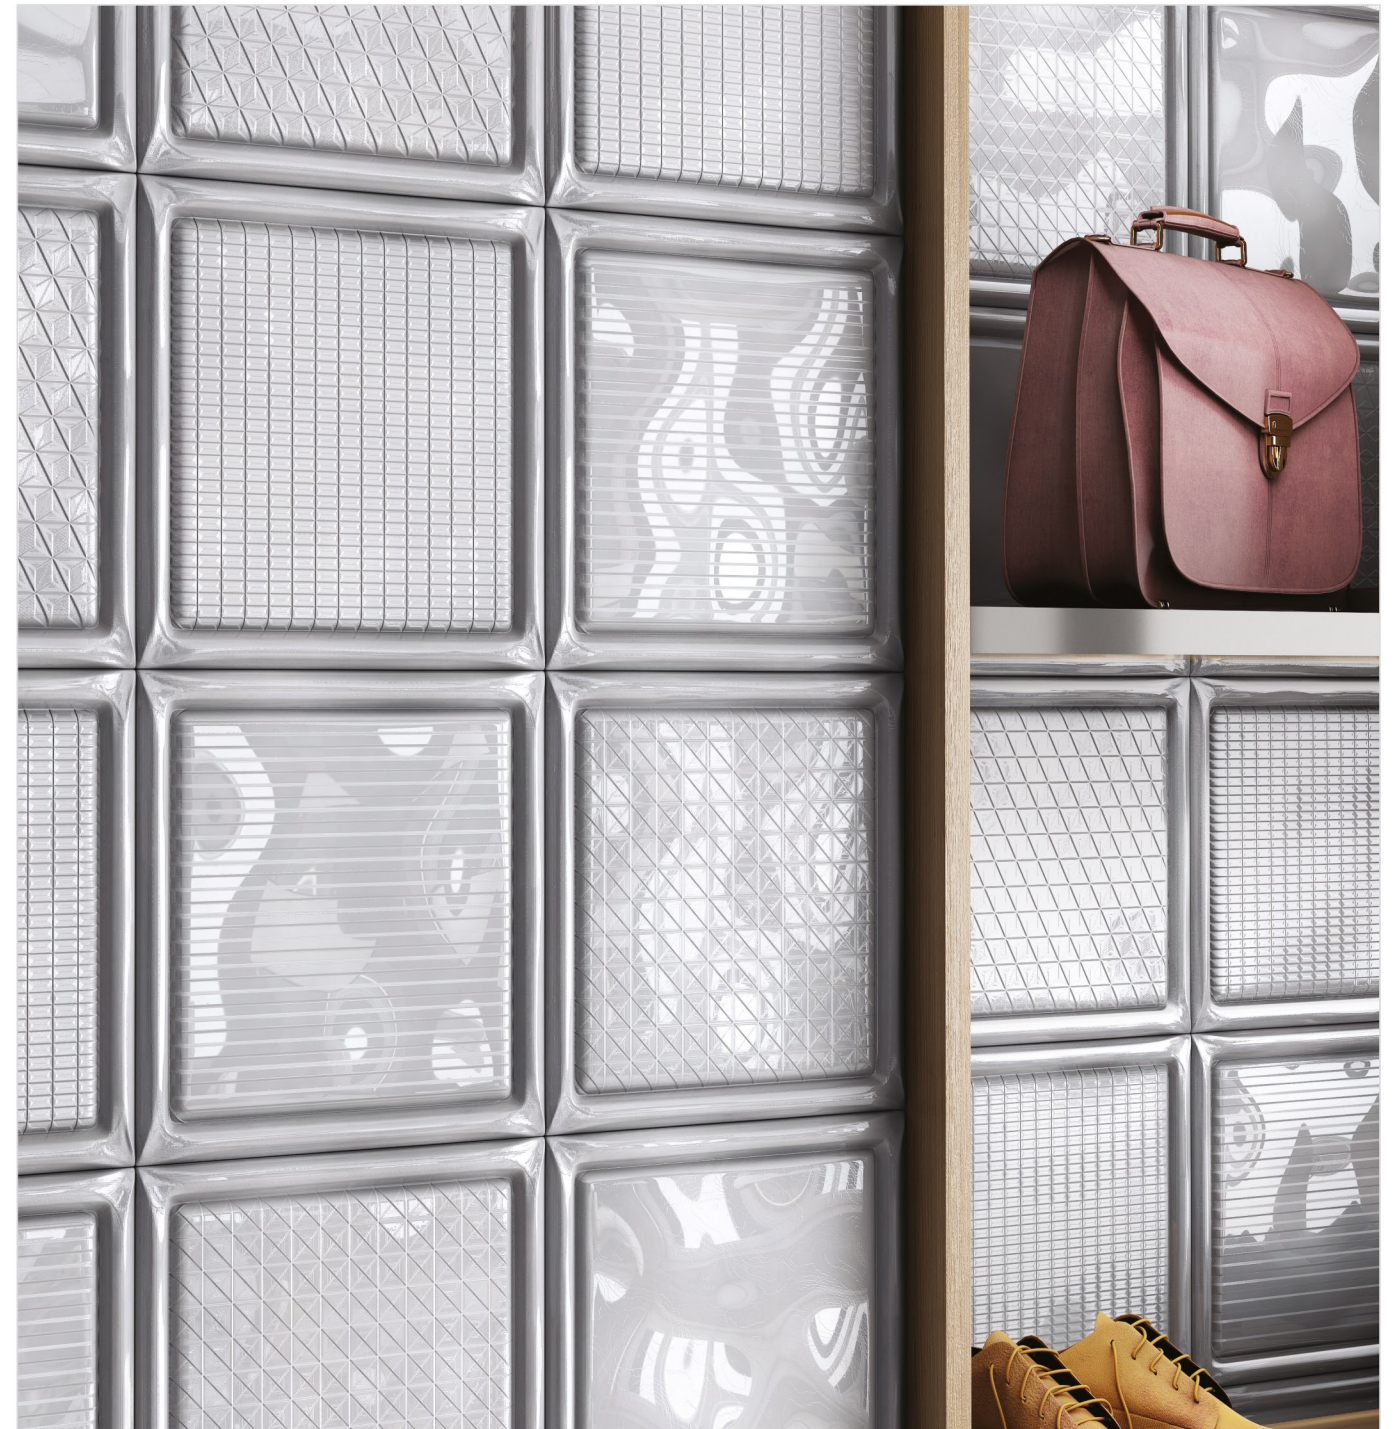

WALL: GREY | Size: 8"x8"

White

PACKING

Size	Surface	Phases	Pieces	Coverage Area / Box	Weight / Box
8"x8"	Gloss	24	25	10.76 sq.ft.	13.50 kgs

FINESSE OF COLOR STYLE

FINEZZA DI STILE COLORE

use for
SHOWROOM

Iceage

WALL: WHITE | Size: 8"x8"