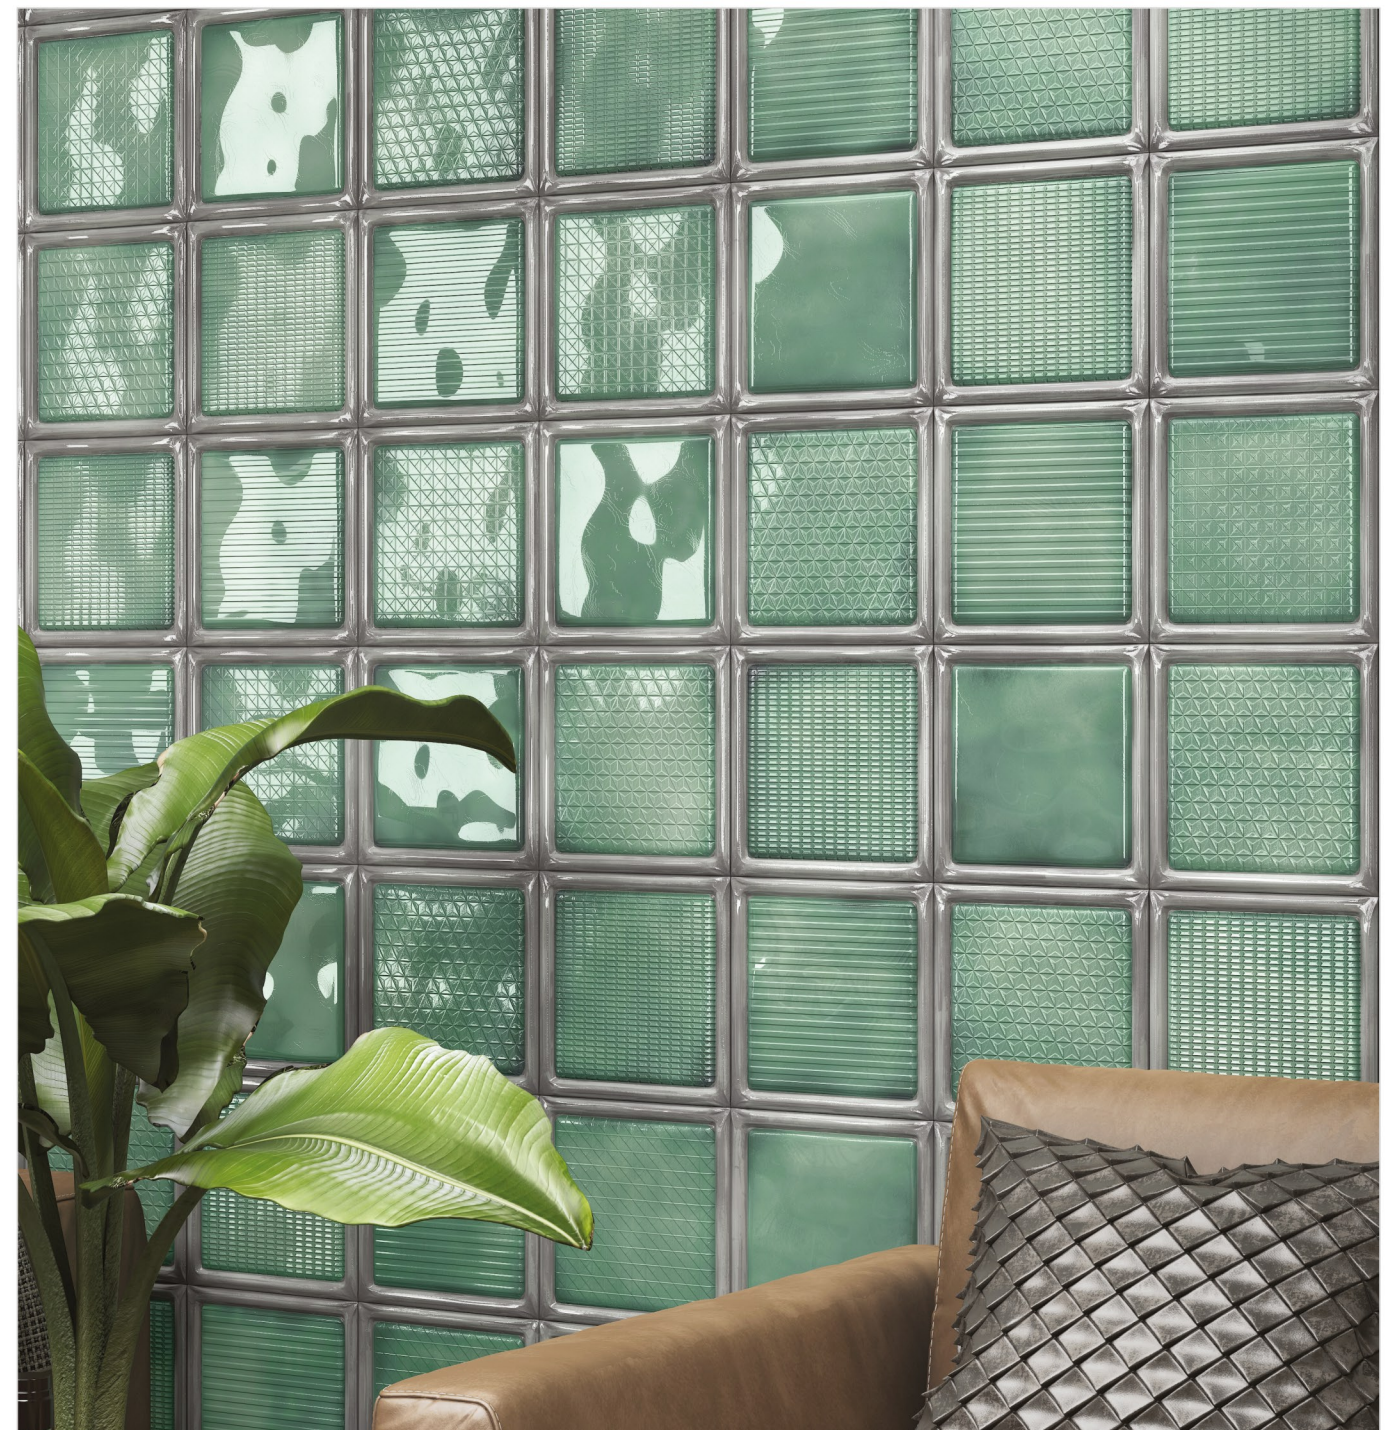

Iceage

use for
RECEPTION

Green

PACKING

Size	Surface	Phases	Pieces	Coverage Area / Box	Weight / Box
8"x8"	Gloss	24	25	10.76 sq.ft.	13.50 kgs

WALL: GREEN | Size: 8"x8"

use for
BAR

Green Frame