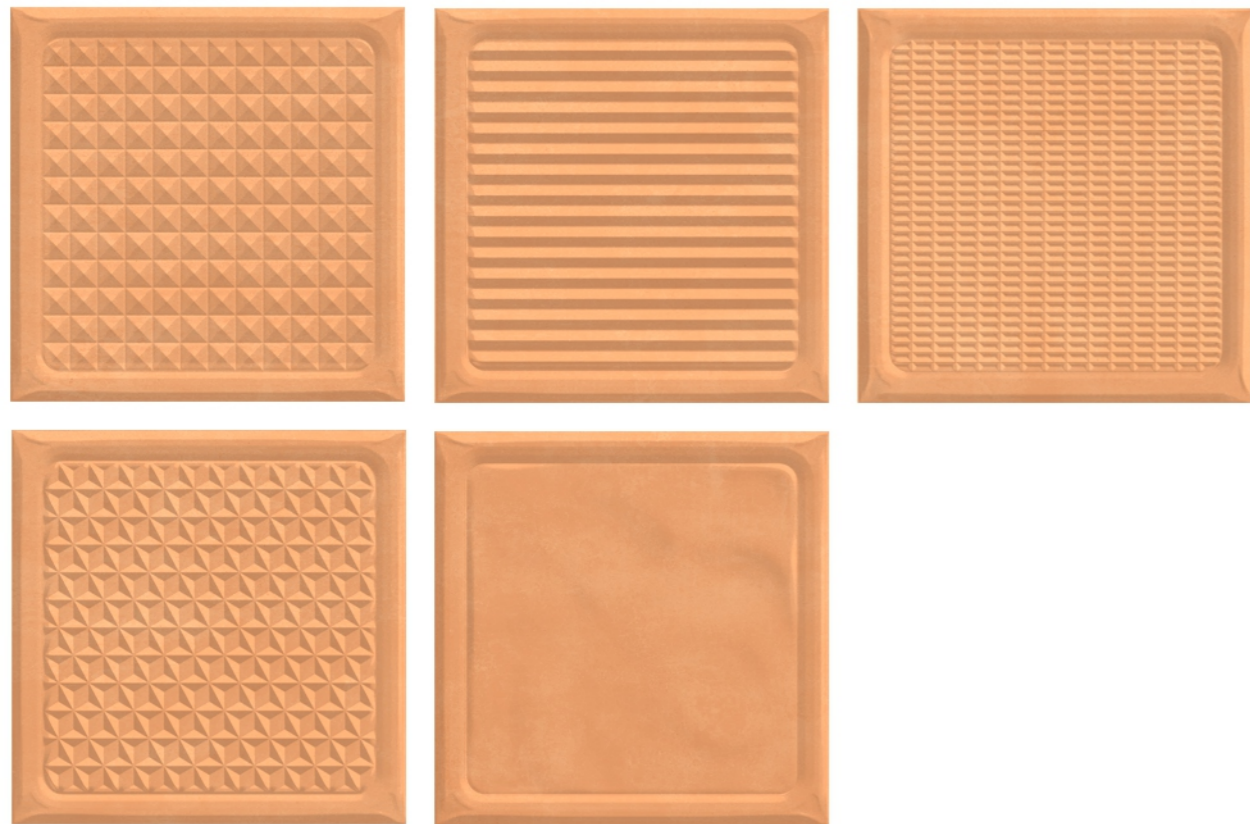

The background features a dark grey field with a network of thin, light grey lines forming various geometric shapes. Large, vibrant, abstract shapes in shades of yellow, orange, and light blue are layered over this grid, creating a dynamic and modern aesthetic.

SUBWAYTM

TILES

endless possibilities

CANDY SERIES
200X200MM

MADE IN
INDIA

200X200MM

We at Subway Tiles are providing over 100 types of different color, design and pattern selection in Tiles and 100 types of indian natural stones and are continuously adding new and more tiles and stones to our library. Innovate on designing and technological front. Stay updated and evolve continuously as per market trends. Create a fruitful working environment. To expand our portfolio and offer multiple tiling solutions. To lead the ceramic industry with exclusive collection and exceptional service bucket.

SUBWAYTM

AQUA

SUBWAY™

Candy Series

CA CARROT

CA

CORAL

CA CREMA

CA CYAN

CA GRAY

SUBWAY™

Candy Series

CA GREEN

CA GRIS

SUBWAY™

Candy Series