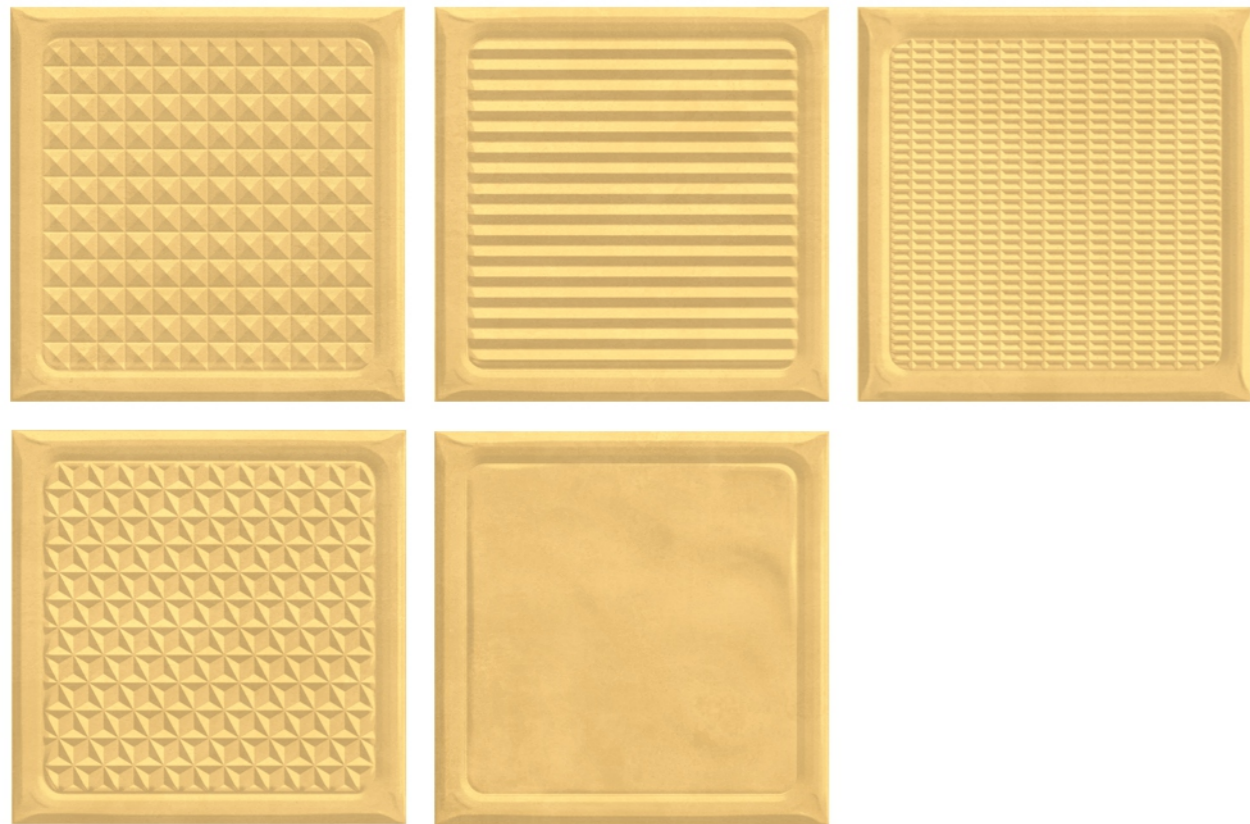

The background features a dark grey field with a network of thin, light grey lines forming various geometric shapes. Large, vibrant, abstract shapes in shades of yellow, orange, and light blue are layered over this grid, creating a dynamic and modern aesthetic.

SUBWAYTM

TILES

endless possibilities

CANDY SERIES
200X200MM

MADE IN
INDIA

200X200MM

We at Subway Tiles are providing over 100 types of different color, design and pattern selection in Tiles and 100 types of indian natural stones and are continuously adding new and more tiles and stones to our library. Innovate on designing and technological front. Stay updated and evolve continuously as per market trends. Create a fruitful working environment. To expand our portfolio and offer multiple tiling solutions. To lead the ceramic industry with exclusive collection and exceptional service bucket.

SUBWAYTM

AQUA

SUBWAY™

Candy Series

CA CARROT

CA

CORAL

CA CREMA

CA CYAN

CA GRAY

SUBWAY™

Candy Series

CA GREEN

CA GRIS

SUBWAY™

Candy Series