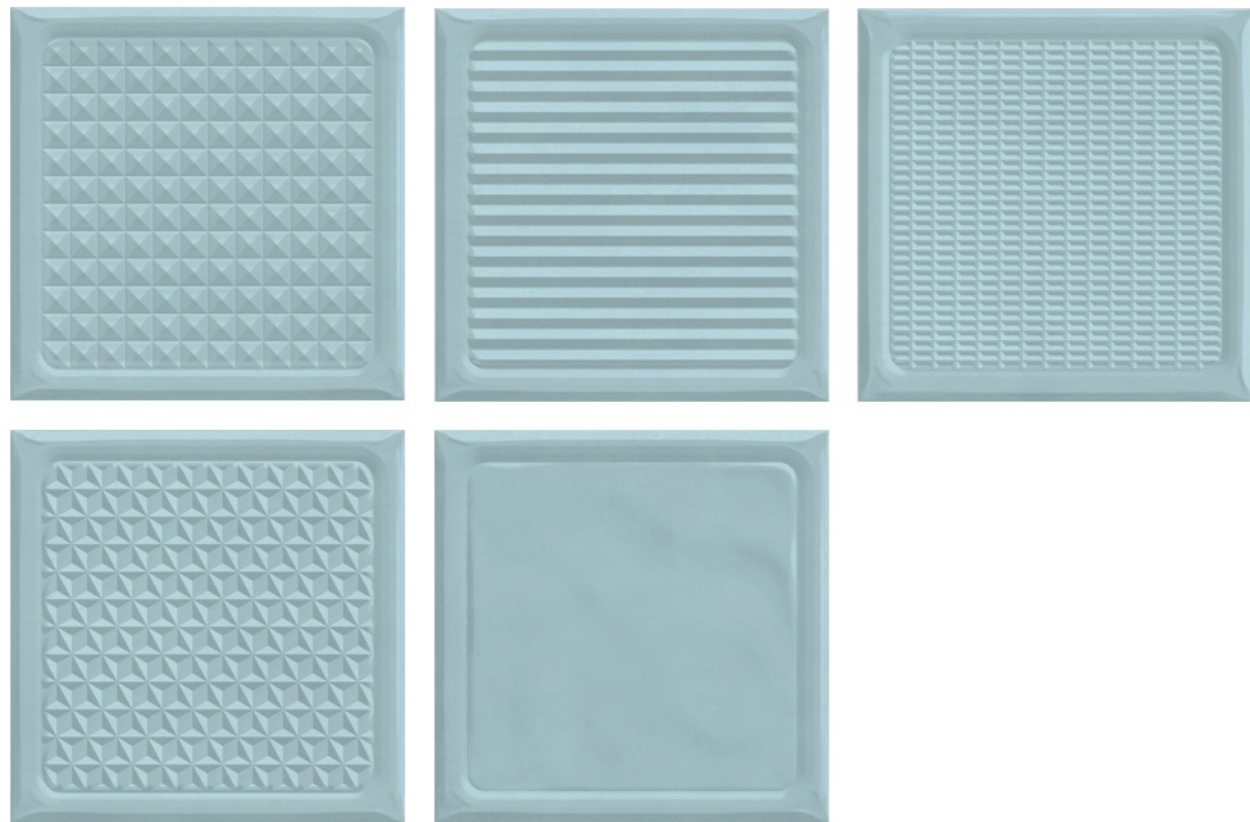

The background features a dark grey field with a network of thin, light grey lines forming various geometric shapes. Large, vibrant, abstract shapes in shades of yellow, orange, and light blue are layered over this grid, creating a dynamic and modern aesthetic.

SUBWAYTM

TILES

endless possibilities

CANDY SERIES
200X200MM

MADE IN
INDIA

200X200MM

We at Subway Tiles are providing over 100 types of different color, design and pattern selection in Tiles and 100 types of indian natural stones and are continuously adding new and more tiles and stones to our library. Innovate on designing and technological front. Stay updated and evolve continuously as per market trends. Create a fruitful working environment. To expand our portfolio and offer multiple tiling solutions. To lead the ceramic industry with exclusive collection and exceptional service bucket.

SUBWAYTM

AQUA

SUBWAY™

Candy Series

CA CARROT

CA

CORAL

CA CREMA

CA CYAN

CA GRAY

SUBWAY™

Candy Series

CA GREEN

CA GRIS

SUBWAY™

Candy Series