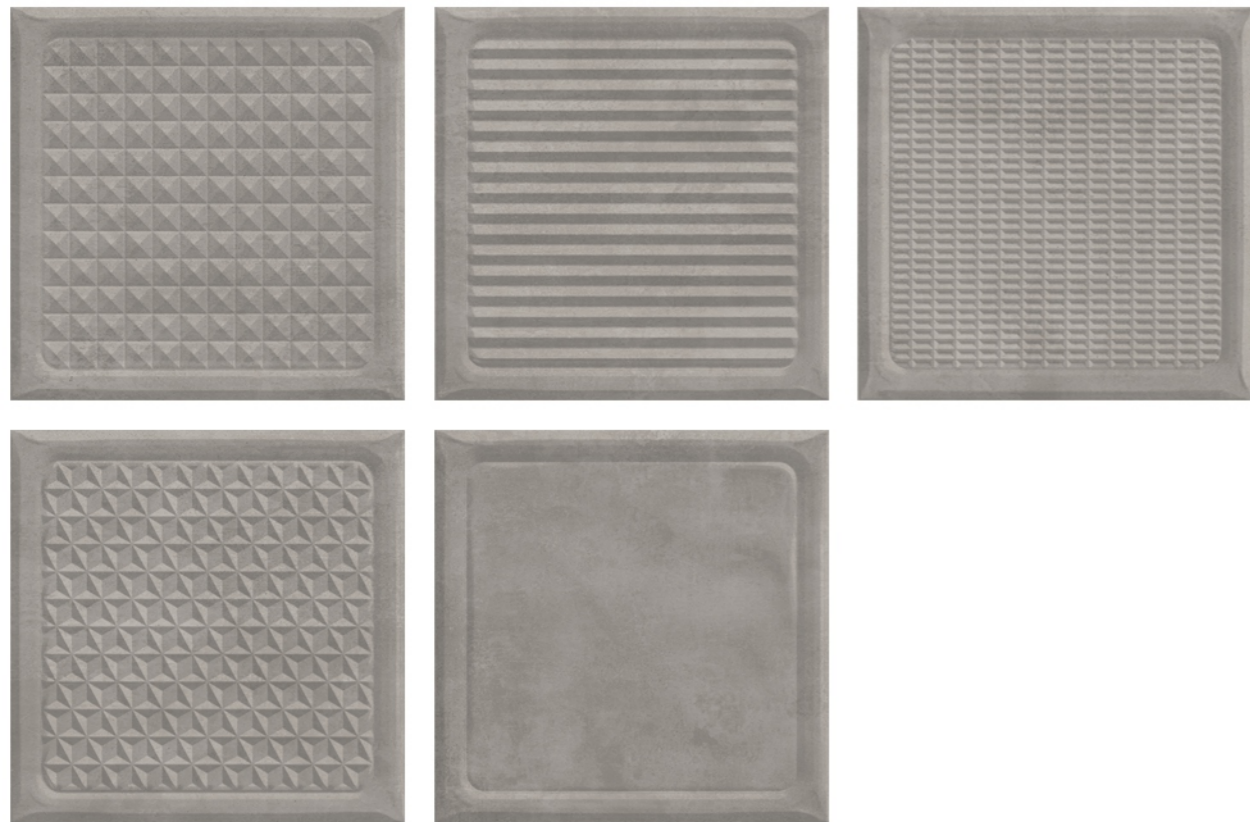

The background features a dark grey field with a network of thin, light grey lines forming various geometric shapes. Large, vibrant, abstract shapes in shades of yellow, orange, and light blue are layered over this grid, creating a dynamic and modern aesthetic.

SUBWAYTM

TILES

endless possibilities

CANDY SERIES
200X200MM

MADE IN
INDIA

200X200MM

We at Subway Tiles are providing over 100 types of different color, design and pattern selection in Tiles and 100 types of indian natural stones and are continuously adding new and more tiles and stones to our library. Innovate on designing and technological front. Stay updated and evolve continuously as per market trends. Create a fruitful working environment. To expand our portfolio and offer multiple tiling solutions. To lead the ceramic industry with exclusive collection and exceptional service bucket.

SUBWAYTM

AQUA

SUBWAY™

Candy Series

CA CARROT

CA

CORAL

CA CREMA

CA CYAN

CA GRAY

SUBWAY™

Candy Series

CA GREEN

CA GRIS

SUBWAY™

Candy Series