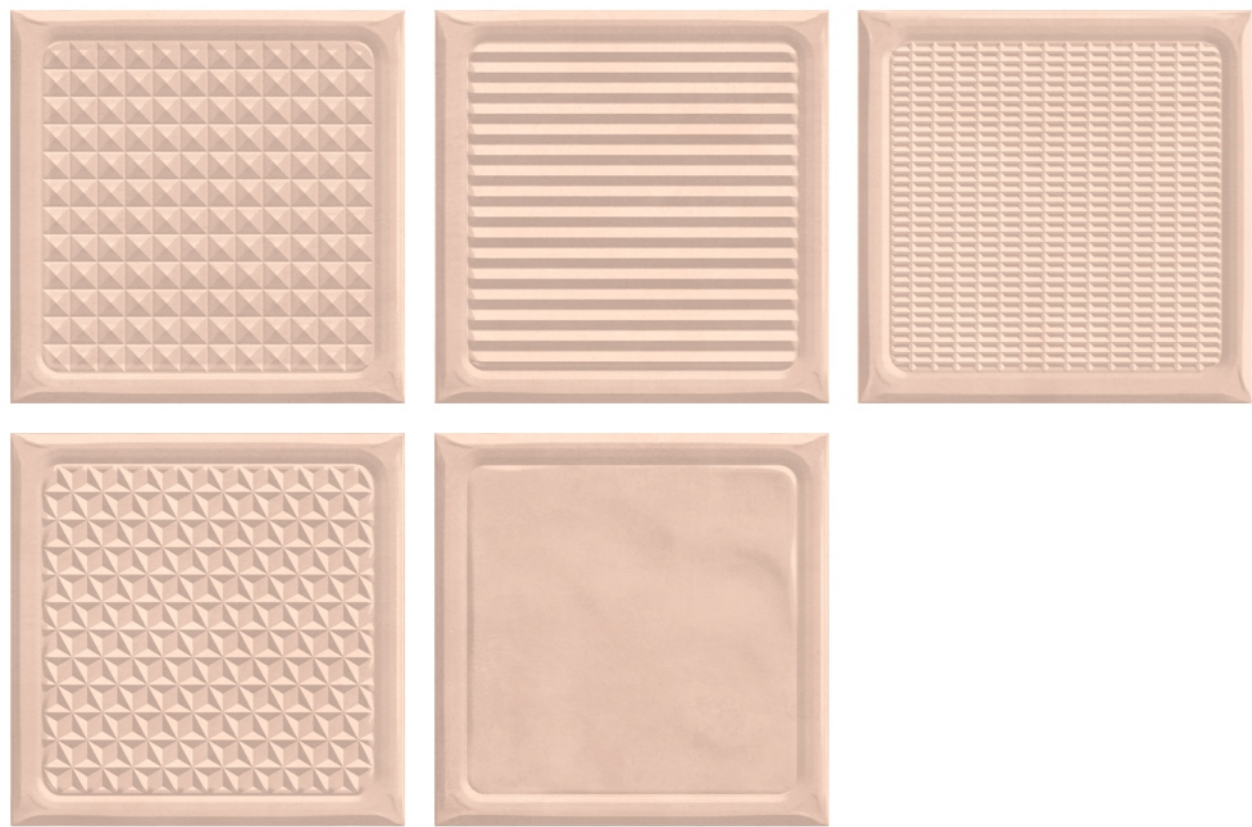

CA PINK

SUBWAY™

Candy Series