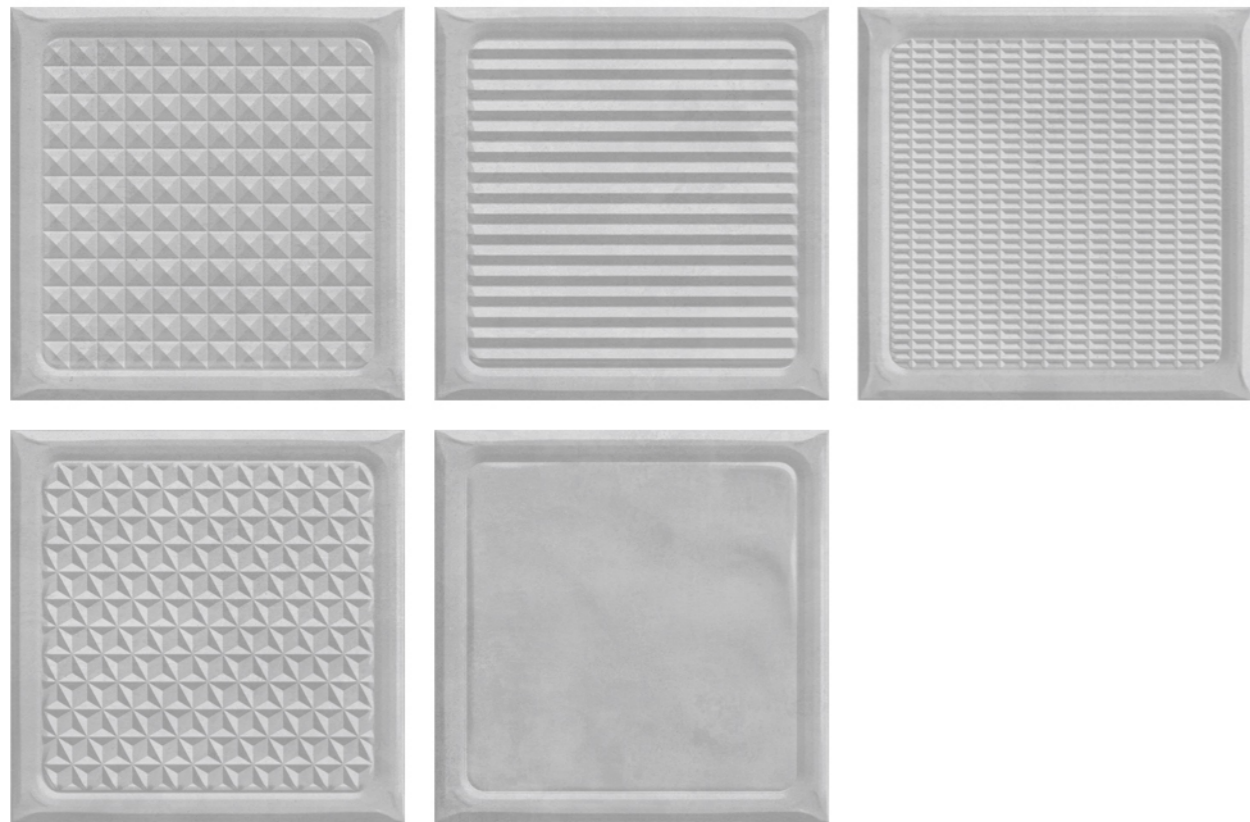

The background features a dark grey field with a network of thin, light grey lines forming various geometric shapes. Large, vibrant, abstract shapes in shades of yellow, orange, and light blue are layered over this grid, creating a dynamic and modern aesthetic.

SUBWAYTM

TILES

endless possibilities

CANDY SERIES
200X200MM

MADE IN
INDIA

200X200MM

We at Subway Tiles are providing over 100 types of different color, design and pattern selection in Tiles and 100 types of indian natural stones and are continuously adding new and more tiles and stones to our library. Innovate on designing and technological front. Stay updated and evolve continuously as per market trends. Create a fruitful working environment. To expand our portfolio and offer multiple tiling solutions. To lead the ceramic industry with exclusive collection and exceptional service bucket.

CA CYAN

CA GRAY

SUBWAY™

Candy Series

CA GREEN

CA GRIS

SUBWAY™

Candy Series