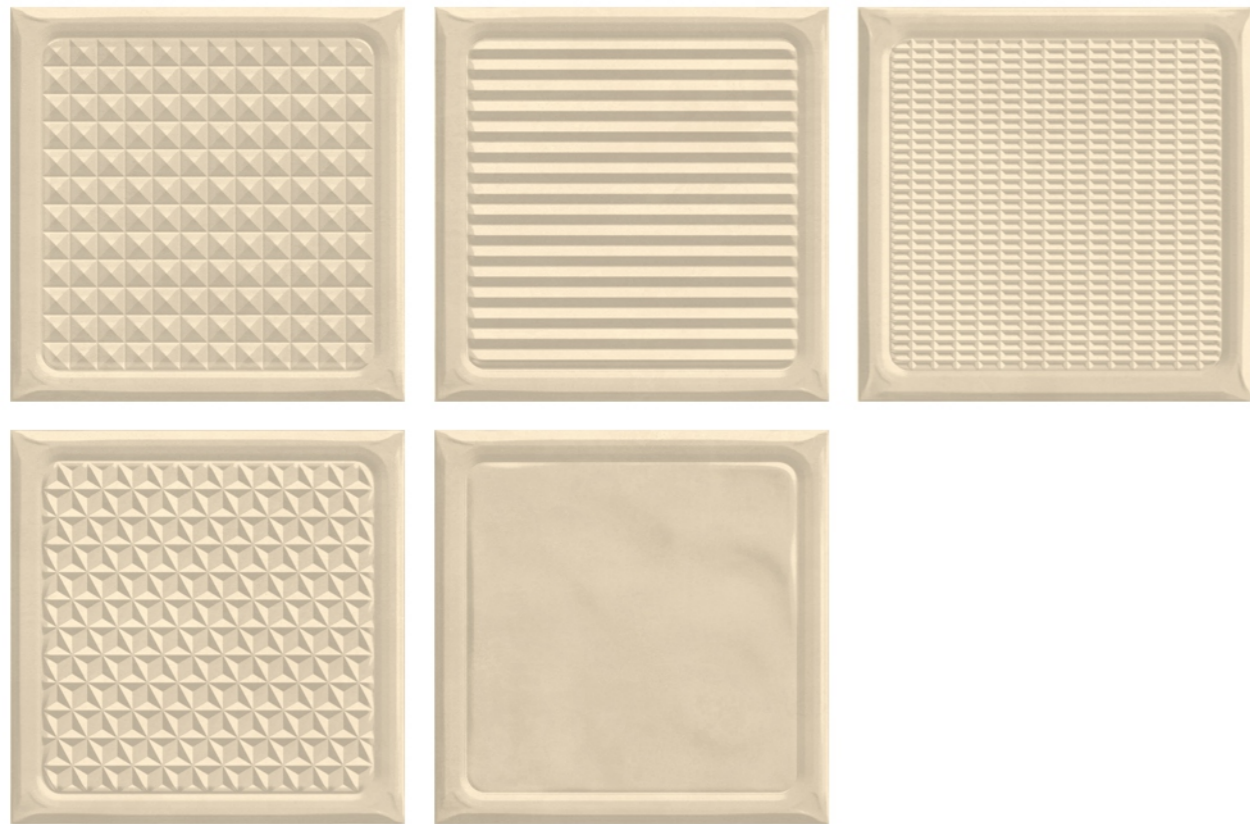

The background features a dark grey field with a network of thin, light grey lines forming various geometric shapes. Large, vibrant, abstract shapes in shades of yellow, orange, and light blue are layered over this grid, creating a dynamic and modern aesthetic.

SUBWAYTM

TILES

endless possibilities

CANDY SERIES
200X200MM

MADE IN
INDIA

200X200MM

We at Subway Tiles are providing over 100 types of different color, design and pattern selection in Tiles and 100 types of indian natural stones and are continuously adding new and more tiles and stones to our library. Innovate on designing and technological front. Stay updated and evolve continuously as per market trends. Create a fruitful working environment. To expand our portfolio and offer multiple tiling solutions. To lead the ceramic industry with exclusive collection and exceptional service bucket.

SUBWAYTM

AQUA

SUBWAY™

Candy Series

CA CARROT

CA

CORAL

CA CREMA

CA CYAN

CA GRAY

SUBWAY™

Candy Series

CA GREEN

CA GRIS

SUBWAY™

Candy Series