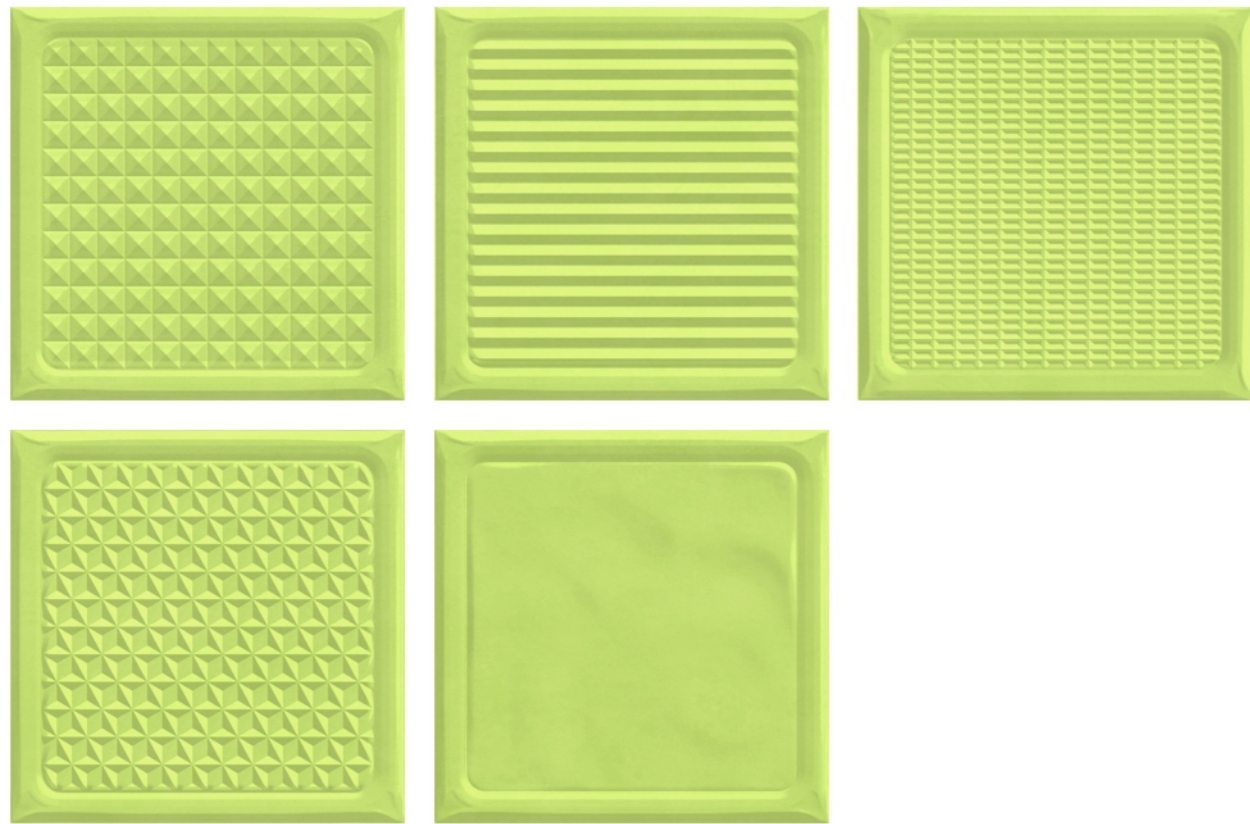

The background features a dark grey field with a network of thin, light grey lines forming various geometric shapes. Large, vibrant, abstract shapes in shades of yellow, orange, and light blue are layered over this grid, creating a dynamic and modern aesthetic.

SUBWAYTM

TILES

endless possibilities

CANDY SERIES
200X200MM

MADE IN
INDIA

200X200MM

We at Subway Tiles are providing over 100 types of different color, design and pattern selection in Tiles and 100 types of indian natural stones and are continuously adding new and more tiles and stones to our library. Innovate on designing and technological front. Stay updated and evolve continuously as per market trends. Create a fruitful working environment. To expand our portfolio and offer multiple tiling solutions. To lead the ceramic industry with exclusive collection and exceptional service bucket.

SUBWAYTM

AQUA

SUBWAY™

Candy Series

CA CARROT

CA

CORAL

CA CREMA

CA CYAN

CA GRAY

SUBWAY™

Candy Series

CA GREEN

CA GRIS

SUBWAY™

Candy Series